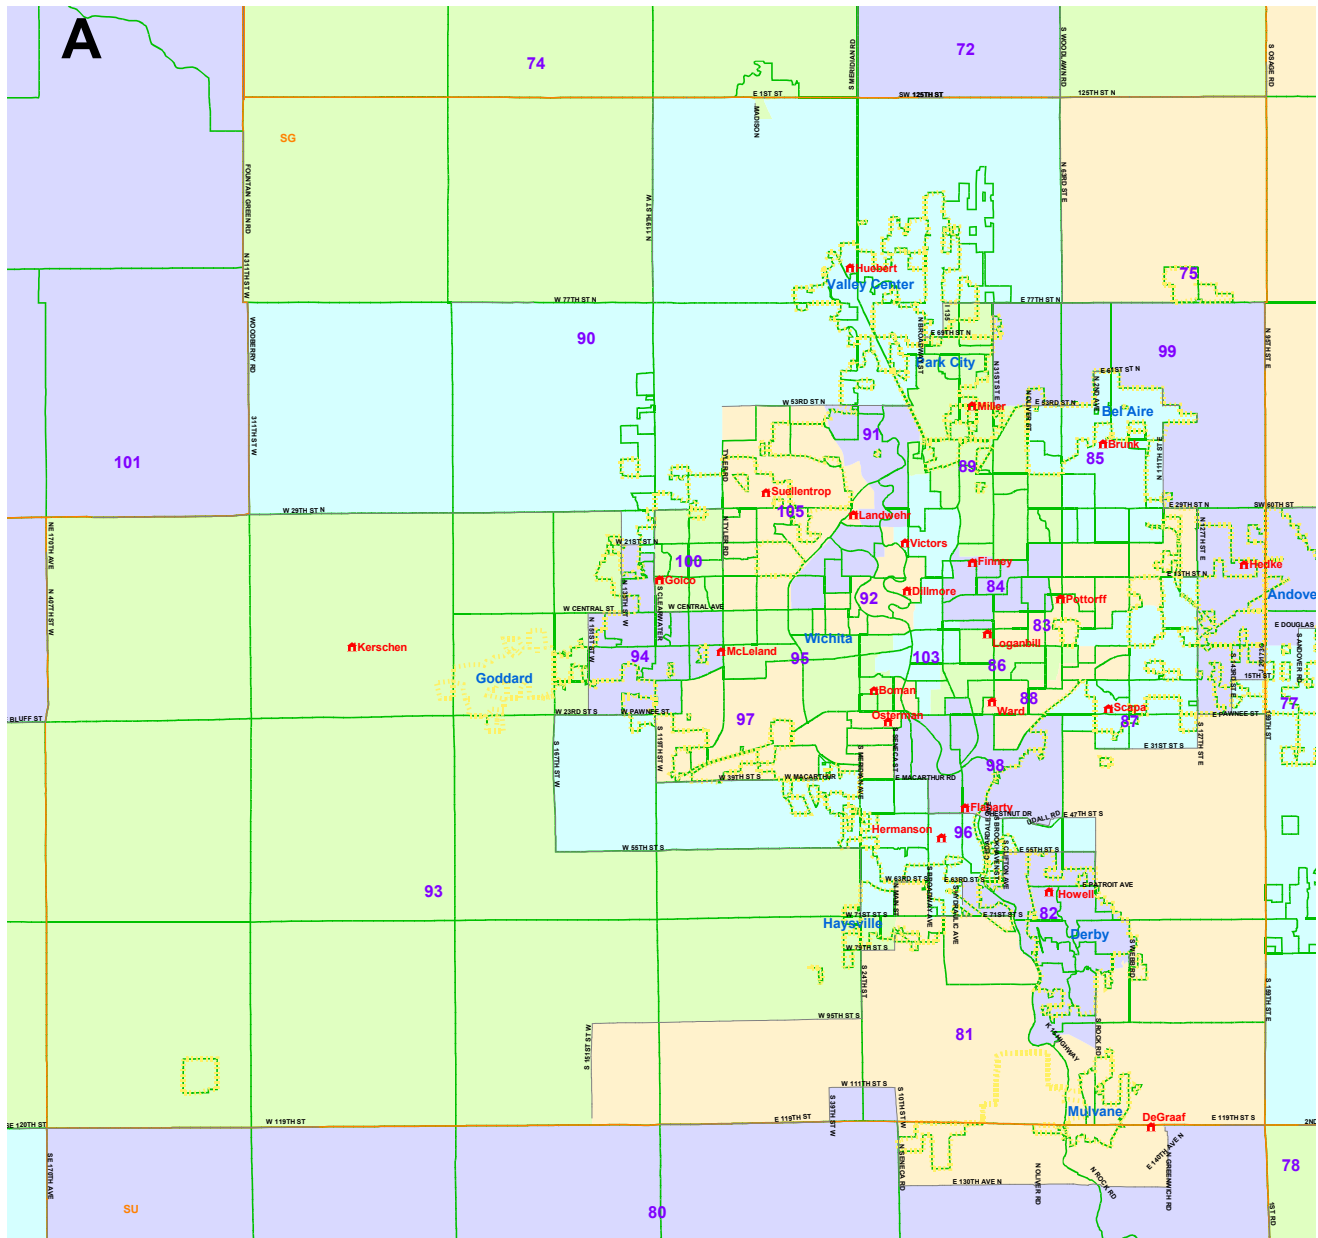

M5_Cottonwood 1 for KLRD TR

Sedgwick County

Page 8 of 17

Plan: M5_Cottonwood 1 for KLRD TR
Map Features

- Voting District
- Cities class 1 or 2
- County
- House Incumbent

Kansas Legislative Research Dept. 01/31/2012