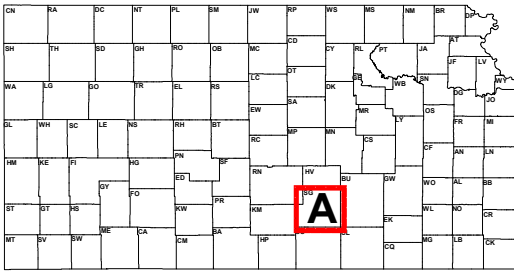

M5_Cottonwood 1 for KLRD TR

Sedgwick County

Page 8 of 17

Plan: M5_Cottonwood 1 for KLRD TR
Map Features

- Voting District
- Cities class 1 or 2
- County
- House Incumbent

Kansas Legislative Research Dept. 01/31/2012